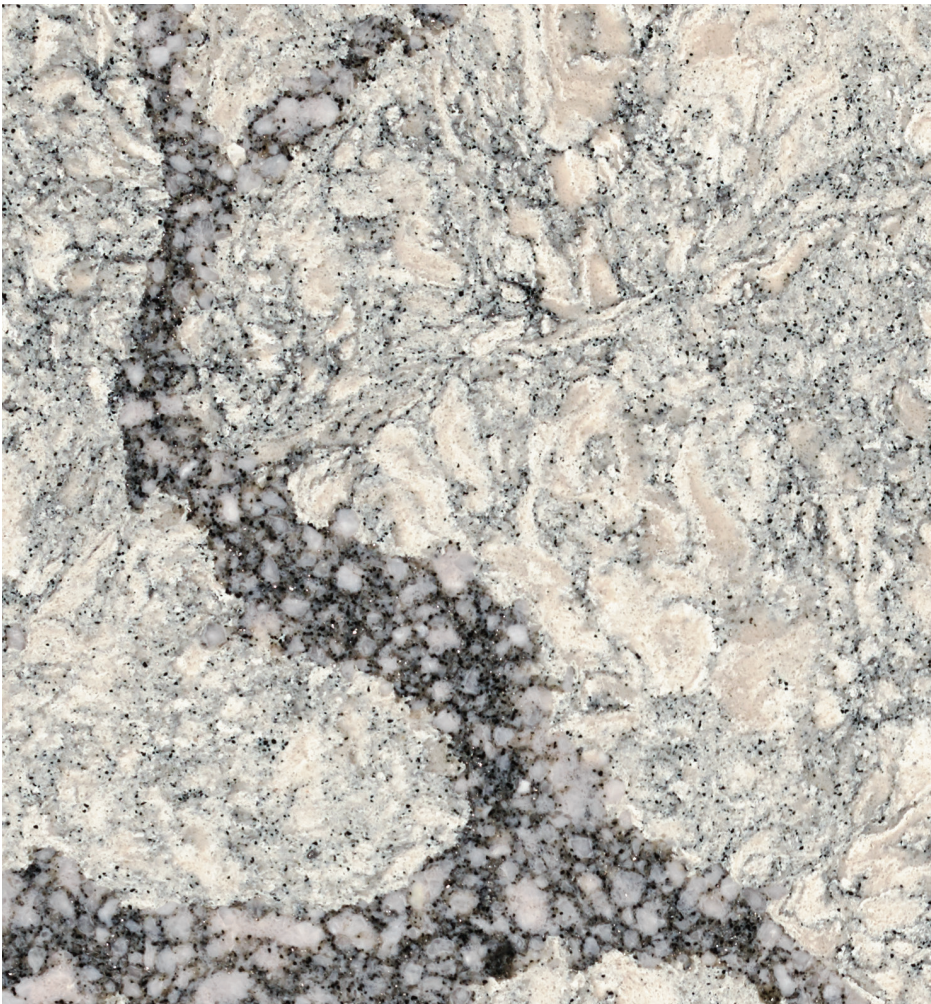

SEAGROVE™

CLASSIC SERIES

SLAB VIEW

DETAIL VIEW

Seagrove is marked with comingled shades of white hosting large swirling veins of black and moss greens with silver flecks dancing.

AVAILABLE IN BOTH POLISHED AND CAMBRIA MATTE® FINISHES