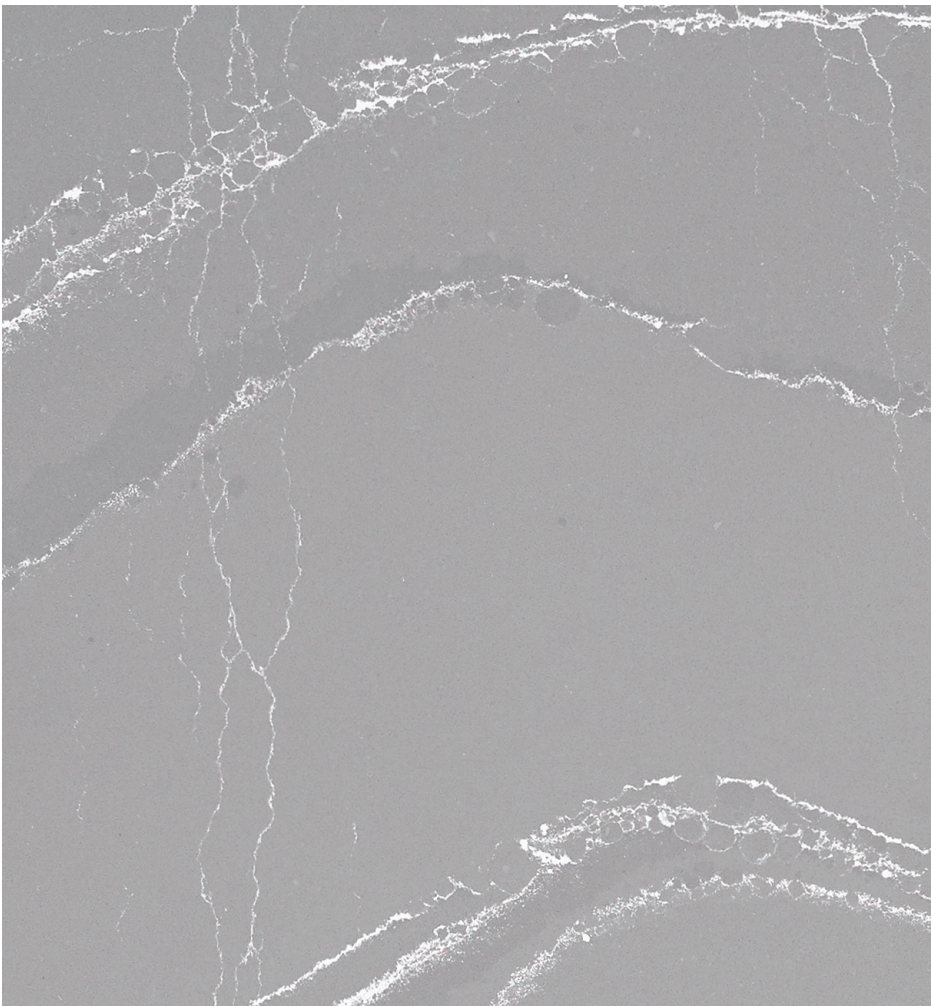

QUEEN ANNE™

LUXURY SERIES

CAMBRIA®

SLAB VIEW

DETAIL VIEW

Embrace a true original filled with velvety grays, delicate white wakes, and a clean, contemporary look.

AVAILABLE IN BOTH POLISHED AND CAMBRIA MATTE® FINISHES