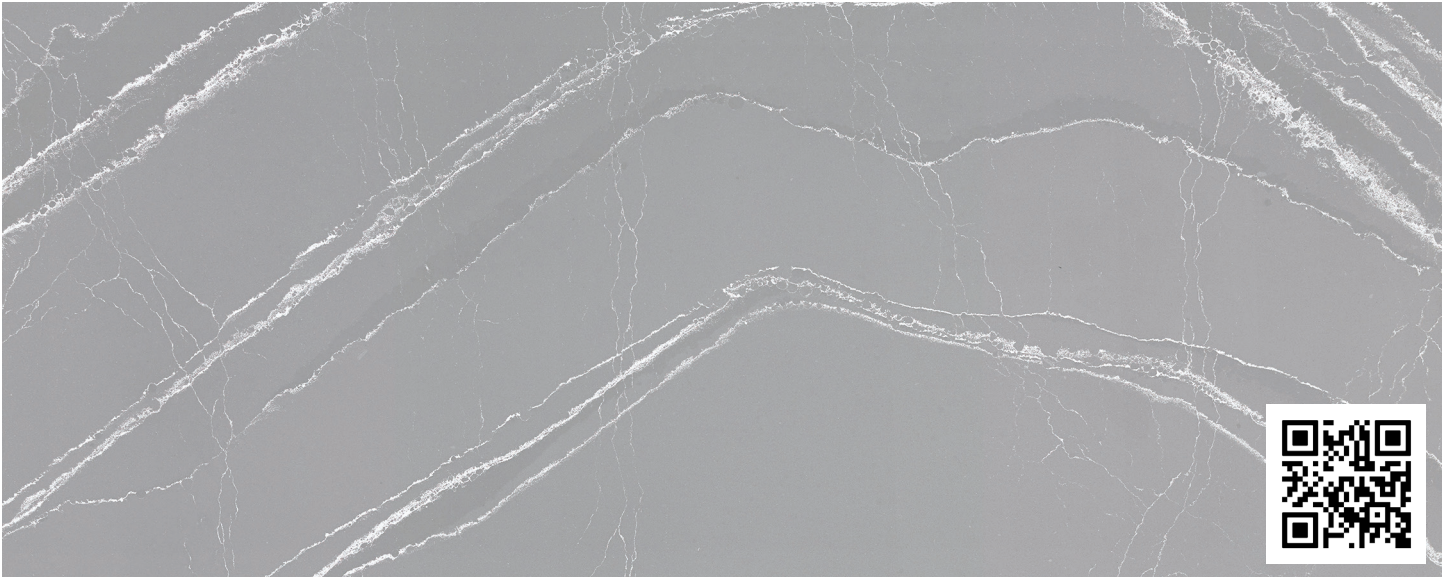

QUEEN ANNE™

LUXURY SERIES

CAMBRIA®

SLAB VIEW

DETAIL VIEW

Embrace a true original filled with velvety grays, delicate white wakes, and a clean, contemporary look.

AVAILABLE IN BOTH POLISHED AND CAMBRIA MATTE® FINISHES