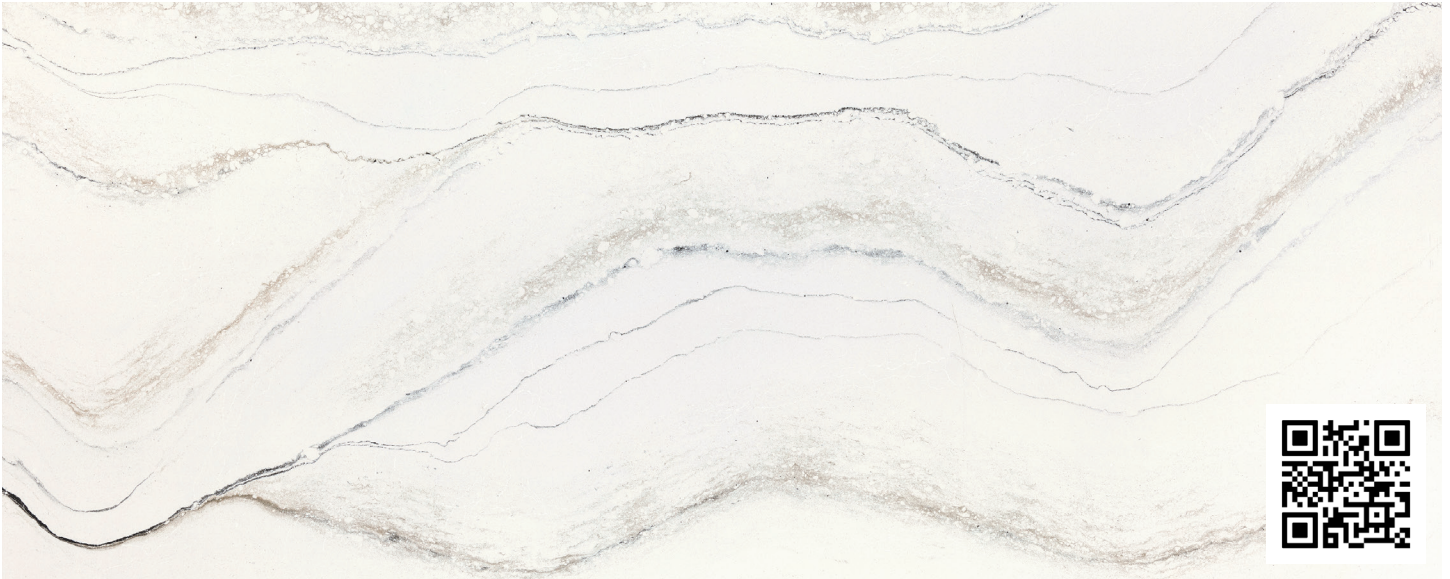

LAKEDALE™

LUXURY SERIES

CAMBRIA®

SLAB VIEW

DETAIL VIEW

Soft colors—warm tan and cool gray—undulate as flowing streams with delicately stippled charcoal speckles against a bright white marbled background.

AVAILABLE IN BOTH POLISHED AND CAMBRIA MATTE® FINISHES