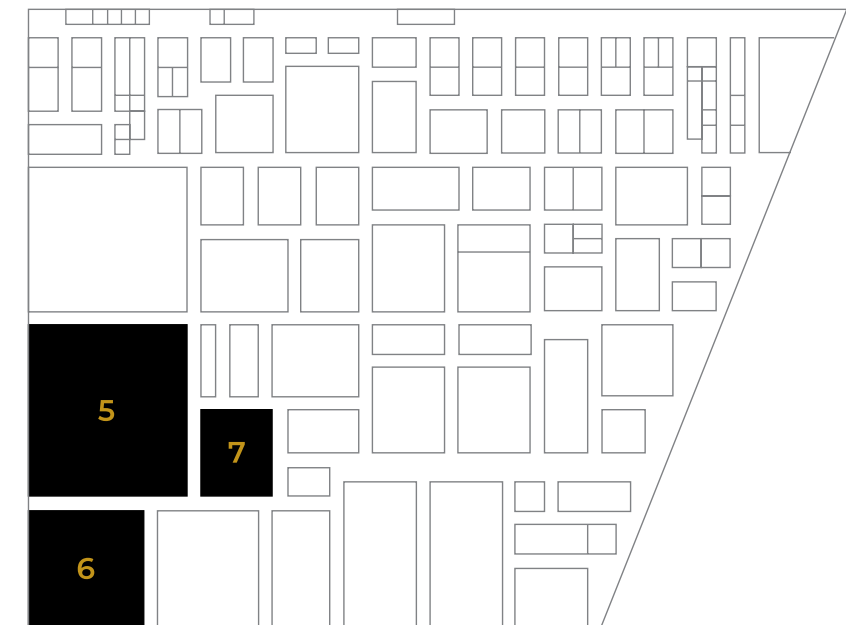

SEE MORE CAMBRIA

Stop by these spectacular spaces to see our quartz surfaces in action.

NORTH HALL

WEST HALL

	1	2	3	4	5	6	7
N1339	N138	N1021	N1971	N2605	W2317	W2401	W2117
Cambria	Green Forest Cabinetry Ainsley™ Windsor Brass Satin Ridge™	Wellborn Cabinet Inc. Beckington™ Berwyn™ Blackbrook™ Hailey™ Inverness Everleigh™ Ivybridge™ Summerhill™	John Michael Kitchens Windsor Brass Satin Ridge™	Moen Incorporated Blackpool Matte™ Brittanicca Warm™ Ironsbridge™ Templeton™	Café Hermitage™ Rose Bay™ Windsor Brass Satin Ridge™ GE Appliances Salt Lake™* Profile White Cliff™	Miele Inc. Beckington™ Blackbrook™ Inverness Frost™	True Residential Inverness Frost™