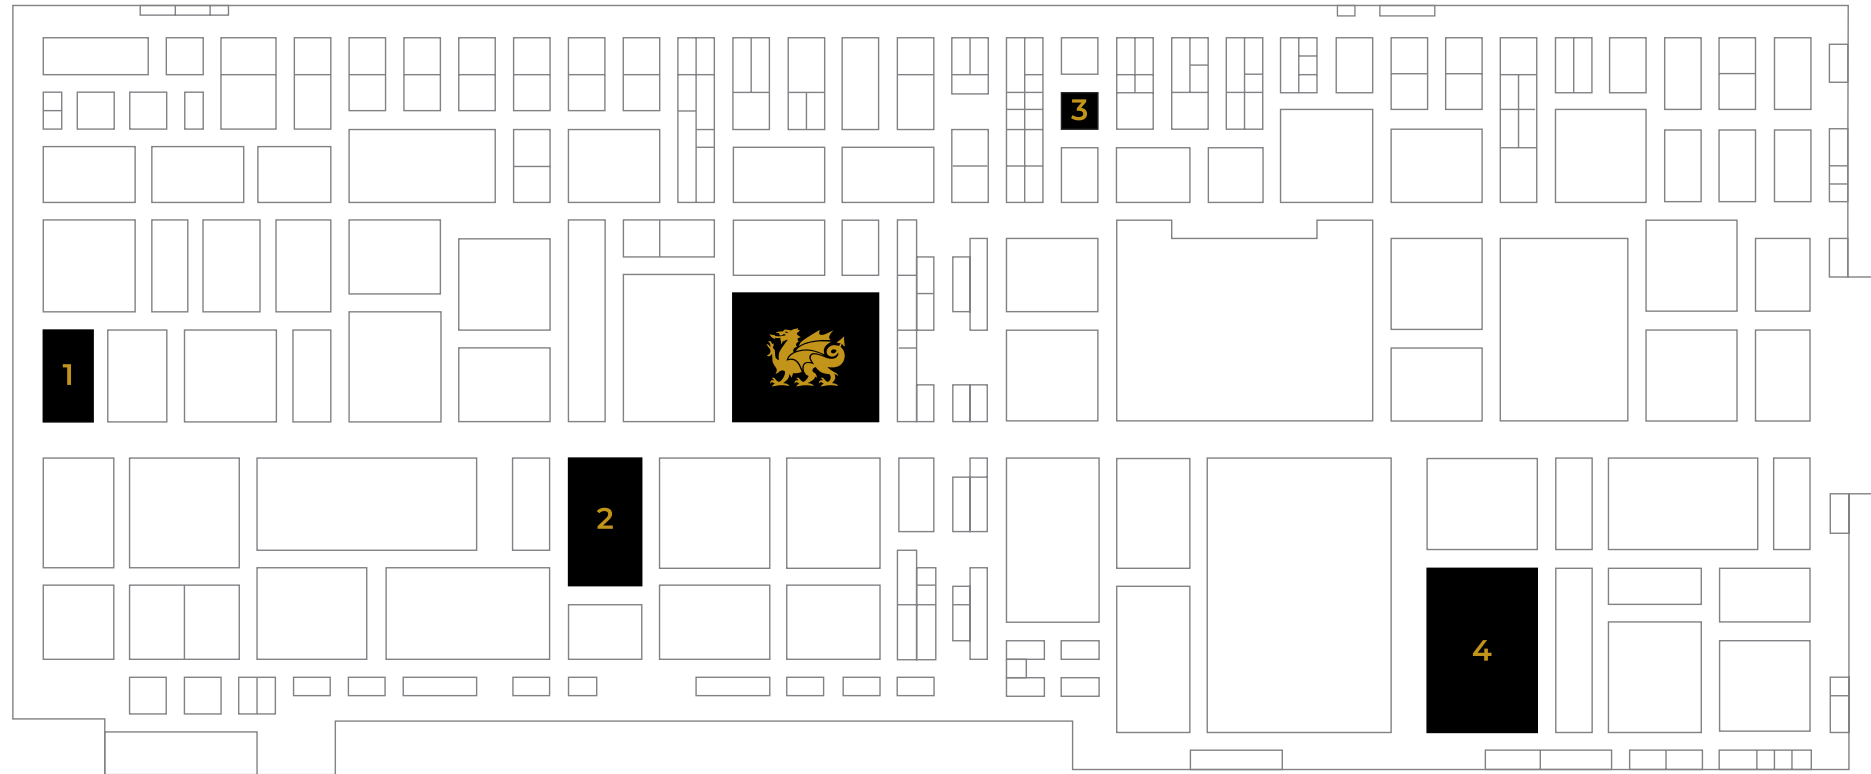

SEE MORE CAMBRIA

Stop by these spectacular spaces to see our quartz surfaces in action.

NORTH HALL

WEST HALL

	1	2	3	4	5	6	7
N1339	N138	N1021	N1971	N2605	W2317	W2401	W2117
Cambria	Green Forest Cabinetry Ainsley™ Windsor Brass Satin Ridge™	Wellborn Cabinet Inc. Beckington™ Berwyn™ Blackbrook™ Hailey™ Inverness Everleigh™ Ivybridge™ Summerhill™	John Michael Kitchens Windsor Brass Satin Ridge™	Moen Incorporated Blackpool Matte™ Brittanicca Warm™ Ironsbridge™ Templeton™	Café Hermitage™ Rose Bay™ Windsor Brass Satin Ridge™ GE Appliances Salt Lake™* Profile White Cliff™	Miele Inc. Beckington™ Blackbrook™ Inverness Frost™	True Residential Inverness Frost™